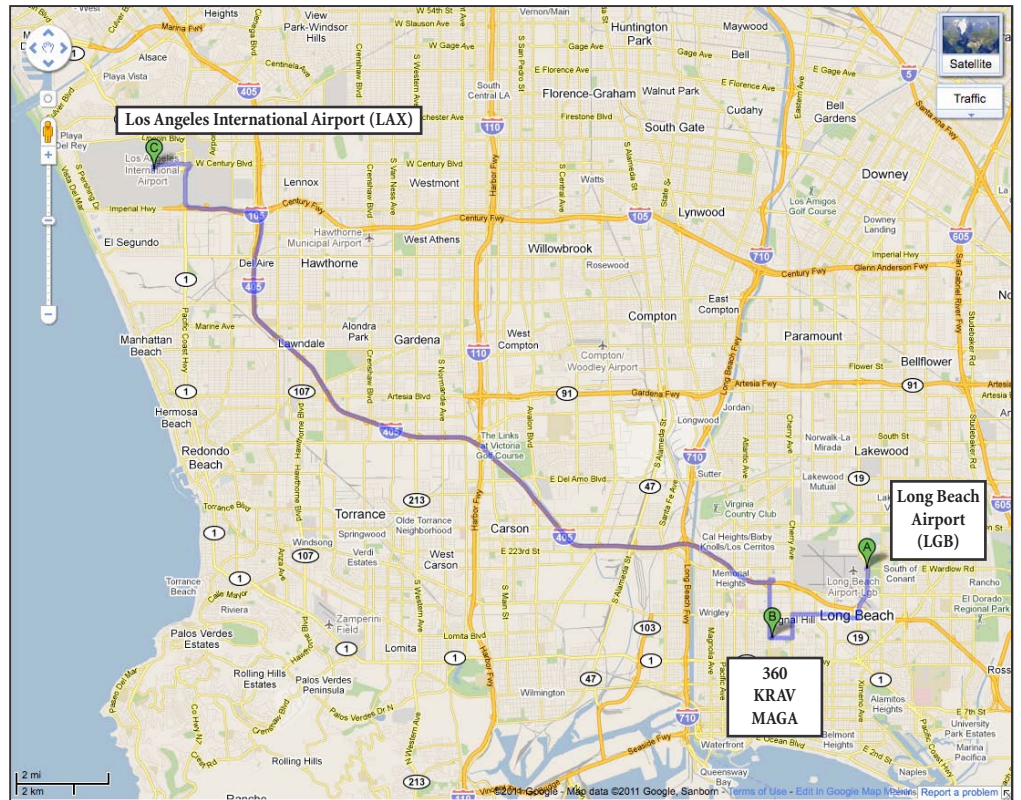

THE FIGHTER'S WORKSHOP

WITH RKC CHIEF INSTRUCTOR, PAVEL AND
KRAV MAGA GLOBAL CHIEF INSTRUCTOR, EYAL YANILOV

Saturday, Sept. 17-Sunday, Sept. 18th, 2011 - Long Beach, California

TRAINING LOCATION:

360 KRAV MAGA
1220 East Hill Street
Signal Hill, CA 90755

360 KRAV MAGA

<http://360kravmaga.com>

TRAINING
LOCATION:
360 KRAV MAGA
1220 East Hill Street
Signal Hill, CA 90755

LONG BEACH AREA ACCOMMODATIONS – FOR ALL BUDGETS

HOTEL LISTINGS IN ORDER OF NUMBER OF ONLINE REVIEWS

SPECIALTY HOTEL

(Limited room availability)

For out-of-towners with a sense of adventure and history:

HOTEL QUEEN MARY

★★★ 1/2 from 3,727 reviews (*Source: Google Maps*)

<http://www.queenmary.com/>

1126 Queens Highway
Long Beach, CA 90802

HOTEL DISTANCE FROM 360 KRAV MAGA: 6 miles

Hotel Distance from Long Beach Airport: 2.5 miles

Hotel Distance from LAX: 23 miles

The majestic QUEEN MARY offers you the chance to step back in time aboard one of the most famous ocean liners in history. THE QUEEN MARY was the first choice for the elite of high society. Today, you can journey back in time and enjoy this authentic and unique experience in comfort and style at one of the top tourist attractions in Long Beach.